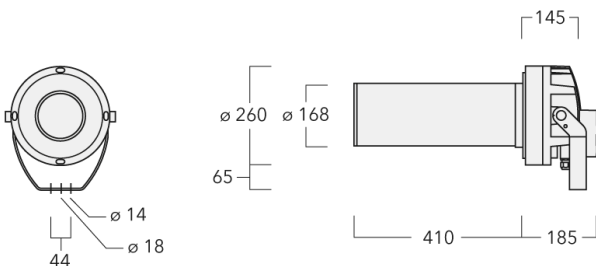

Description

Profile Projector [ZP] for zoom spot. Spherical/triple flat convex lens system.

IP66, Class I. Class II on request. IK07. Marine-grade, die-cast aluminium alloy. 5CE superior corrosion protection including PCS hardware. Silicone CCG® Controlled Compression Gasket. Safety glass lens. One cable gland. Second gland for through wiring on request. Integral EC electronic converter, thermally separated. PMMA LED lens array. Factory-installed RGBW/RGBA LED circuit board with WE-EF Colour Boost Technology. With Colour Boost the targeted and selective control of individual channels or colours means that a higher power of the LEDs can be accessed than in total when all colours are simultaneously operated. The light output is thus maximized by targeted control of individual channels/colours. DMX interface. For the M20 cable gland for network- and DMX-connection, WE-EF recommends a multi-core cable for DMX and power, "Power PUR-SR 3x1,5 + DMX".

Configuration with 3 lenses 20°-38°. Extension of the beam angle to 4 lenses 39°-47° on request, to be specified at time of ordering.

Specifications

Material description

Colours	RAL9004	RAL9006	RAL9016	RAL7016
	Signal black	White aluminium	Traffic white	Anthracite grey
	RAL9007			
	Grey aluminium			
Ingress protection	IP66			
Impact resistance	IK07			

Electrical description

Surge protection	1/2 kV (optional SP10)
Energy efficiency	G (Light source)

Additional information

Lifetime	Ta=25° L70B50 > 50000h
----------	------------------------

Options

Light distribution